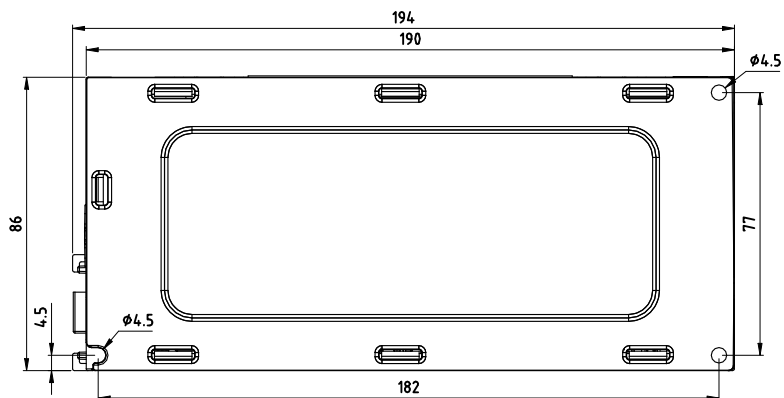

1

2

3

4

5

THERE DEAWING AND SPECIFICATIONS ARE THE PROPERTY OF
TECO ELECTRIC & MACHINLY CO., LTD.
AND SHALL NOT BE REPRODUCED OR USED AS THE BASIS FOR
THE MANUFACTURE OR SELL OF APPARATUSES OR DEVICES
WITHOUT PERMISSION.

東元電機股份有限公司
TECO ELECTRIC & MACHINERY CO., LTD.

TYPE	SERVO 50A3~75A3 SERVO 10B~35B

DWG.NO.	SVO-DG3-03

1

2

3

4

5