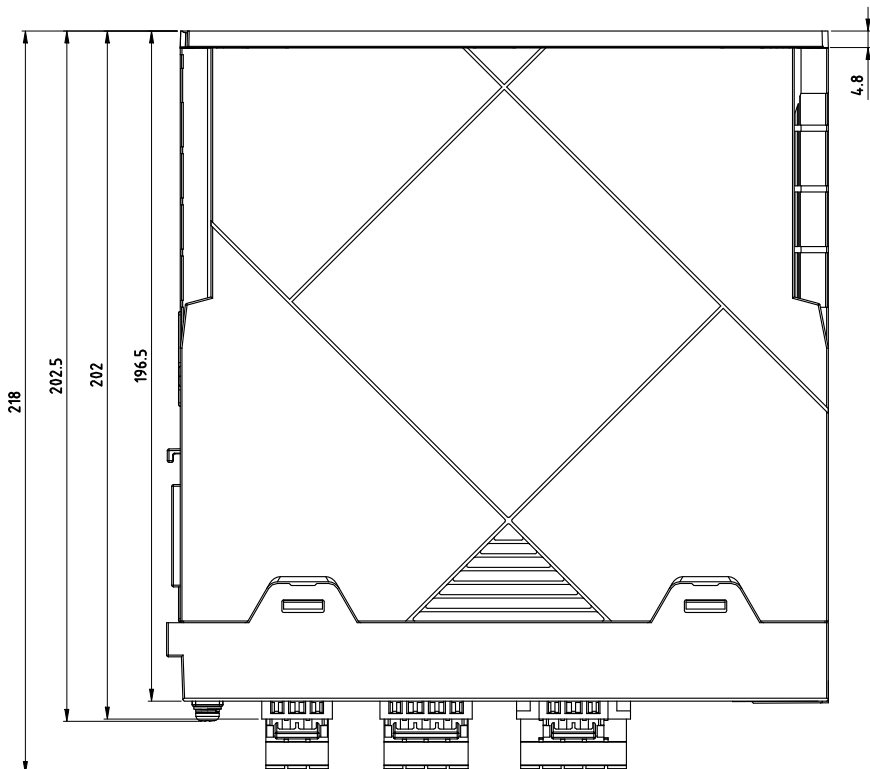

1

2

3

4

5

THERE DEAWING AND SPECIFICATIONS ARE THE PROPERTY OF
TECO ELECTRIC & MACHINLY CO., LTD.
AND SHALL NOT BE REPRODUCED OR USED AS THE BASIS FOR
THE MANUFACTURE OR SELL OF APPARATUSES OR DEVICES
WITHOUT PERMISSION.

東元電機股份有限公司
TECO ELECTRIC & MACHINERY CO., LTD.

TYPE	SERVO 50A3~75A3 SERVO 10B~35B

DWG.NO.	SVO-DG3-03

1

2

3

4

5